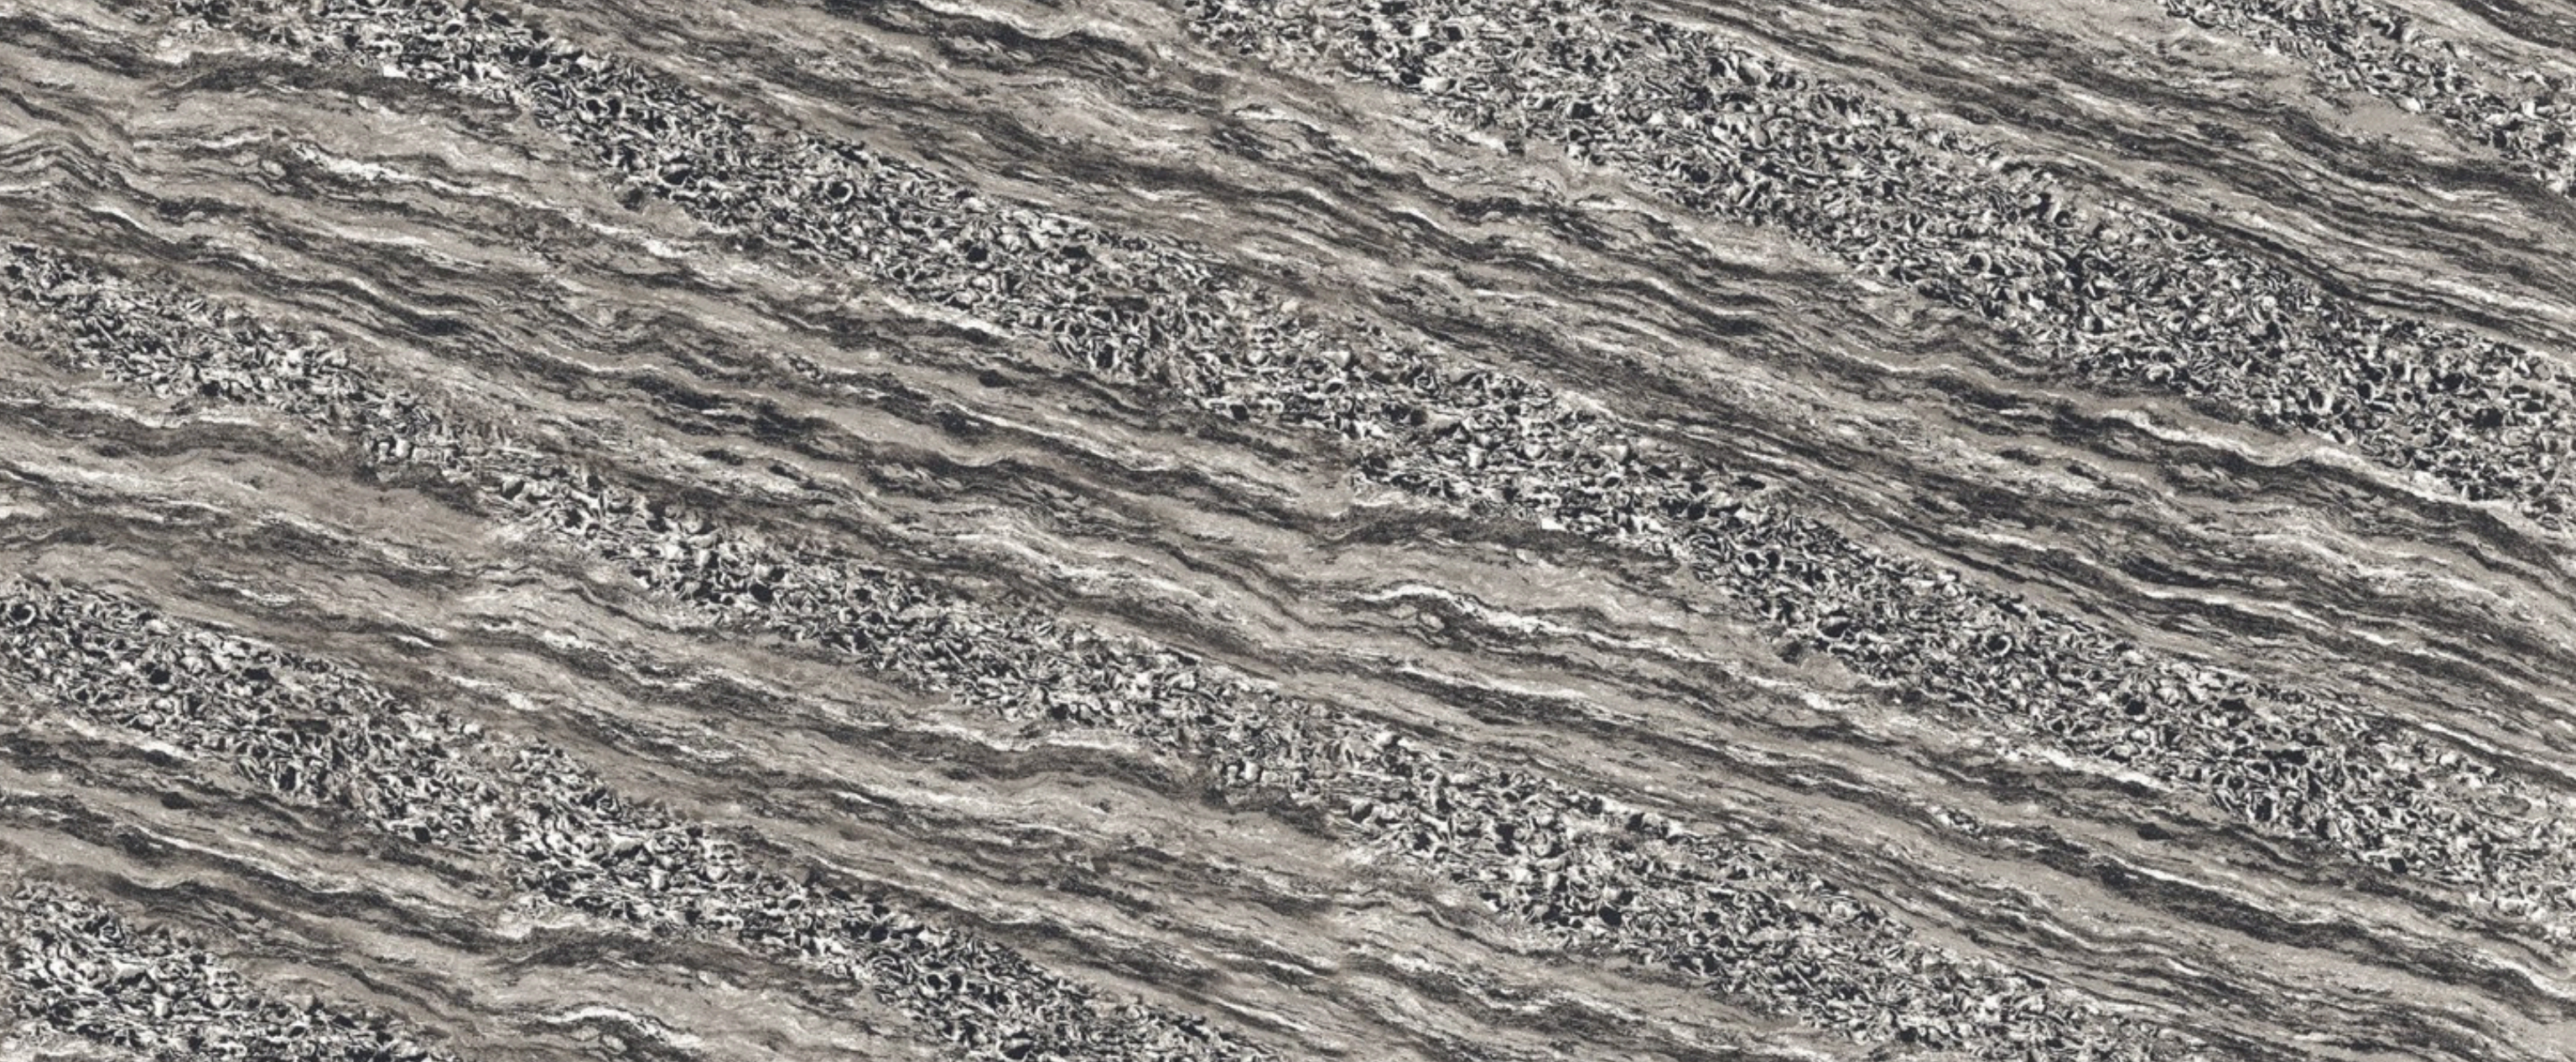

ARACIA GRANITO

DC SERIES

AG

ARACIA GRANITO

DC SERIES

CODE
FINISH
SIZE

AMAZONIA BLACK
GLOSSY (Polished)
600 x 1200mm

 | AG
ARACIA GRANITO