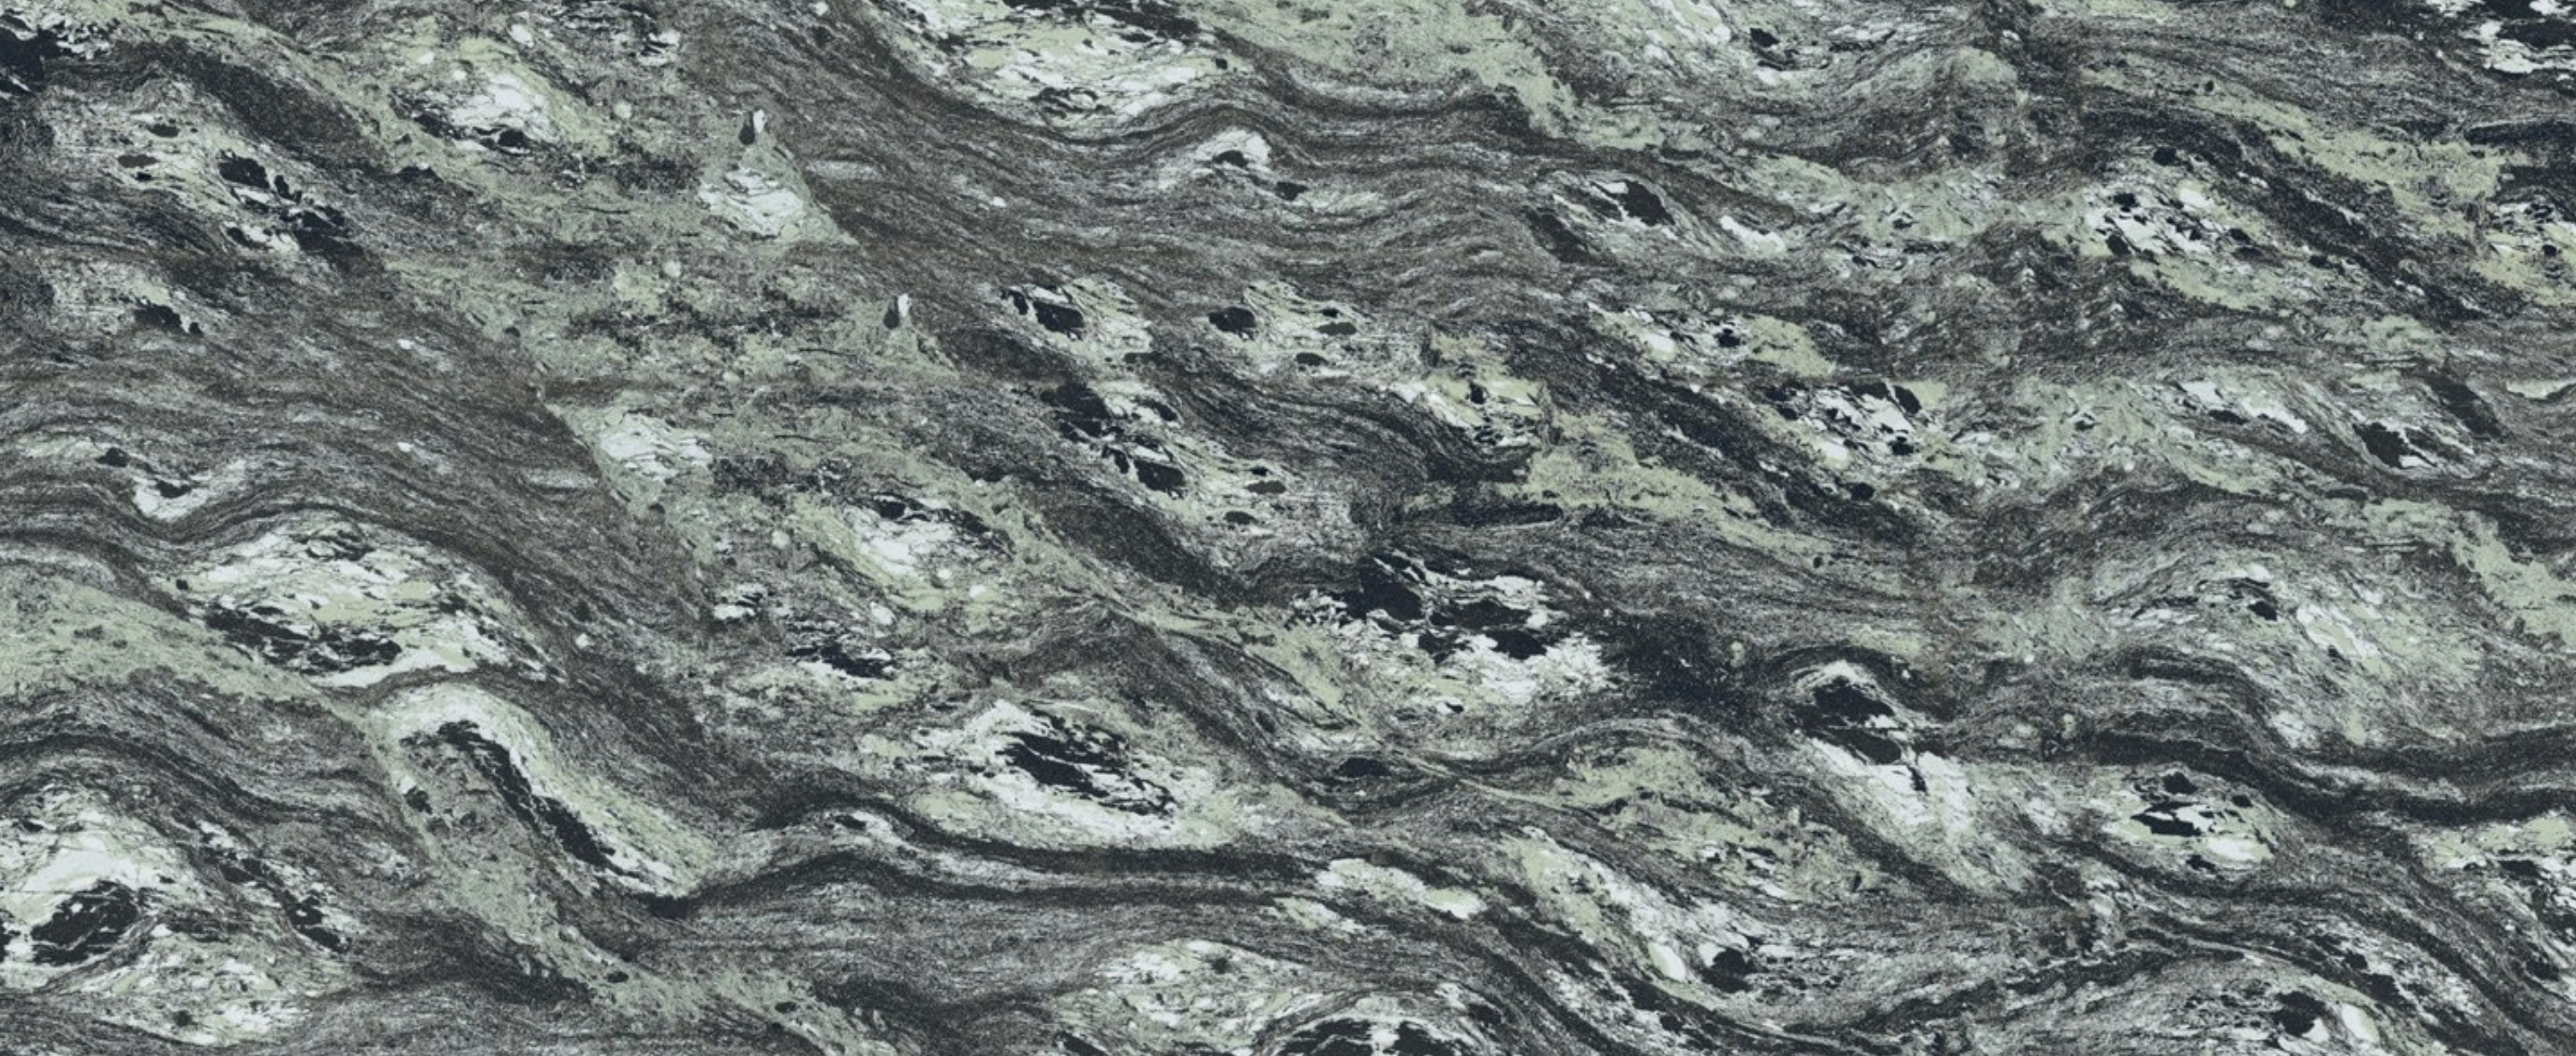

DC SERIES

AG

ARACIA GRANITO

AG

ARACIA GRANITO

DC SERIES

CODE
FINISH
SIZE

CHENEL BROWN
GLOSSY (Polished)
600 x 1200mm