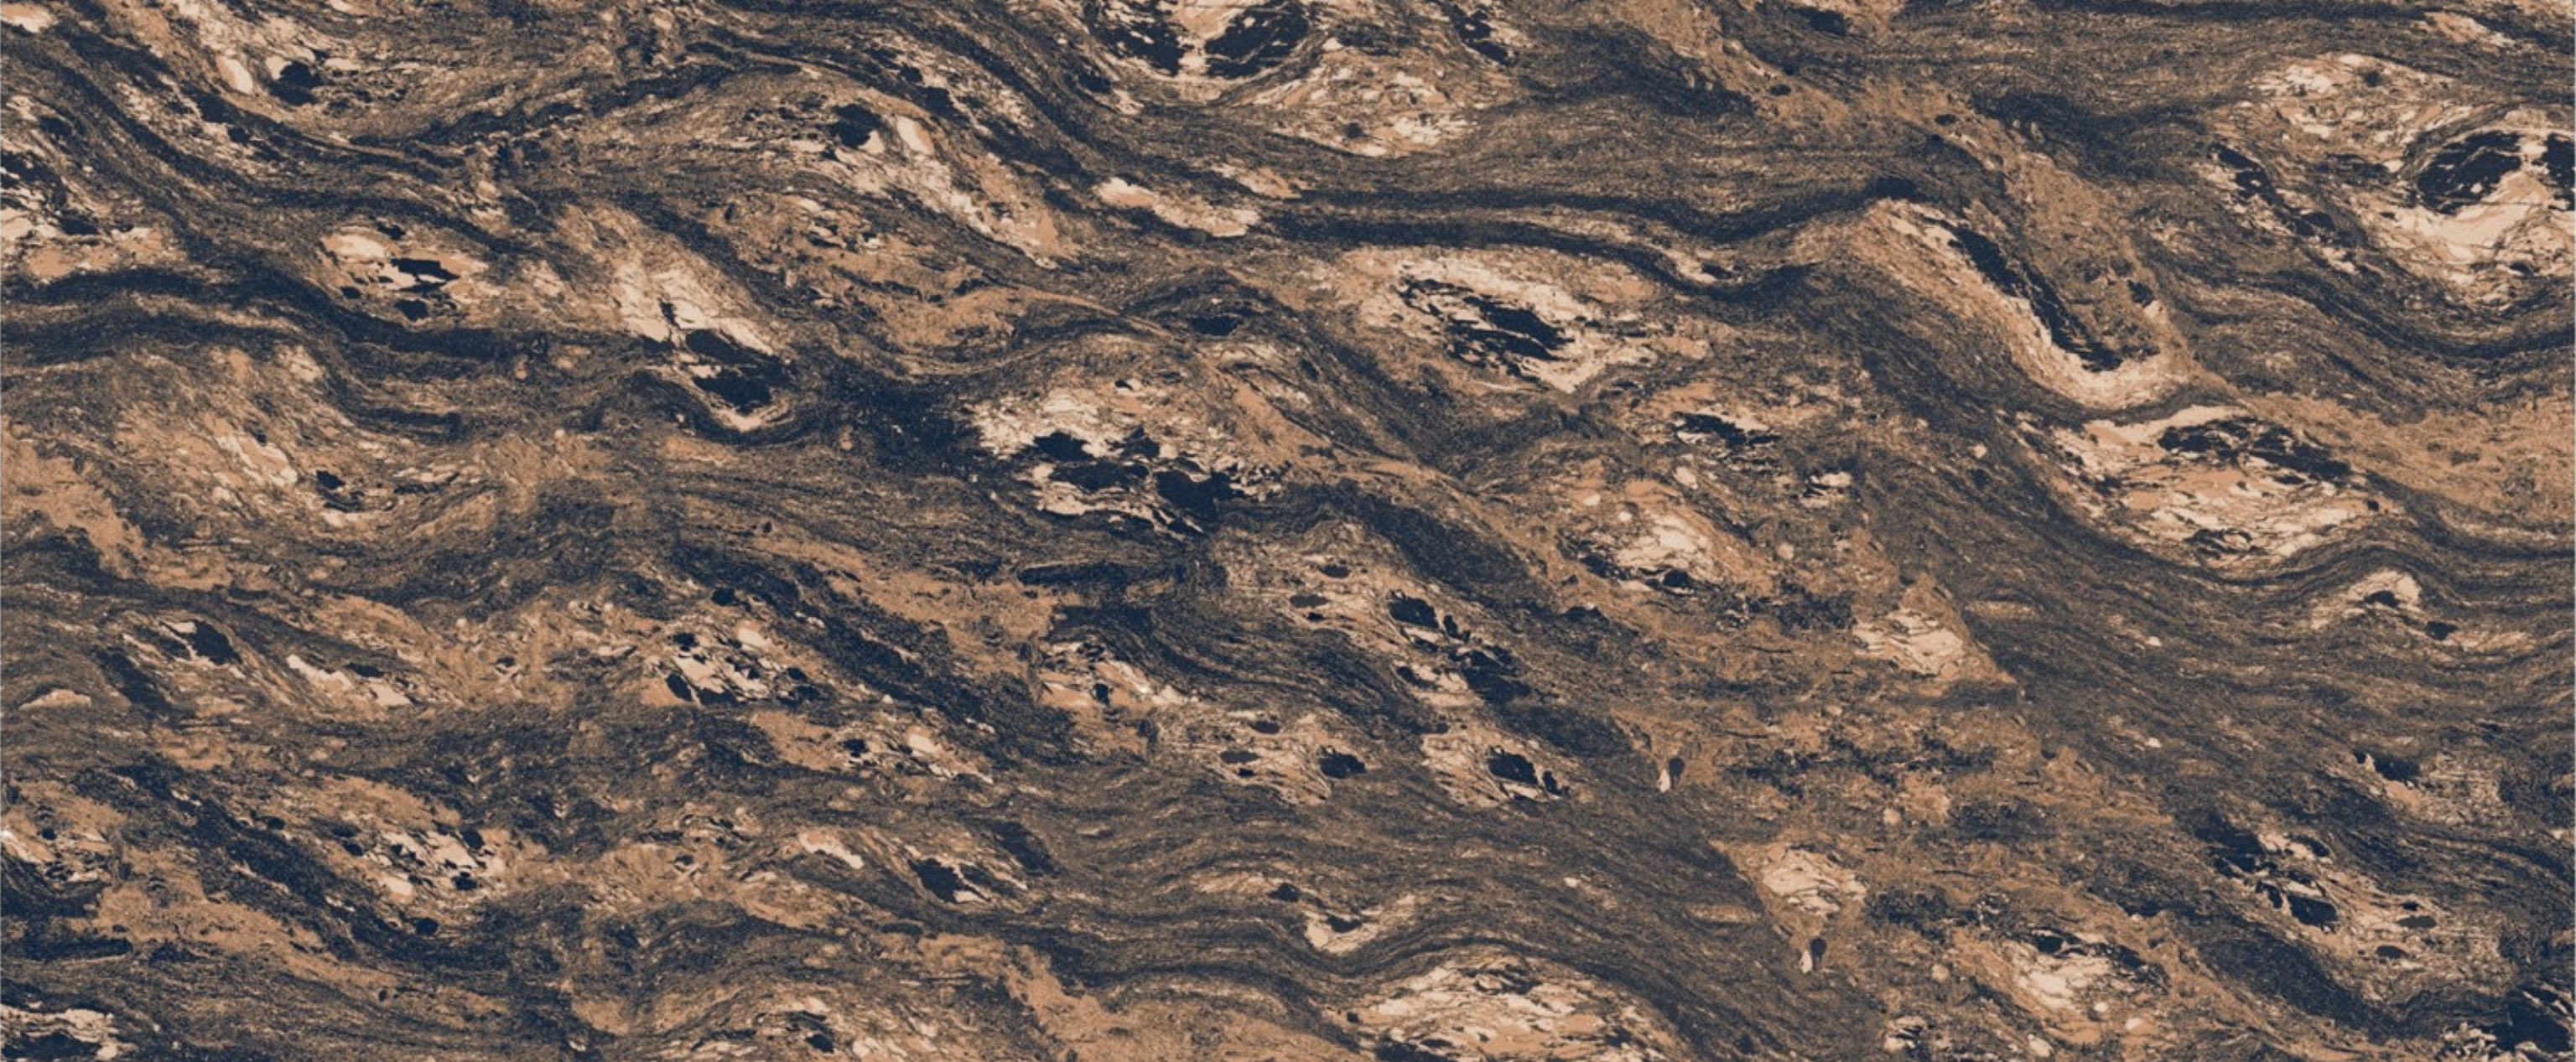

CODE **AMAZONIA BROWN**
FINISH GLOSSY (Polished)
SIZE 600 x 1200mm

ARACIA GRANITO

DC SERIES

AG

ARACIA GRANITO

DC SERIES

CODE
FINISH
SIZE

AMAZONIA CREMA
GLOSSY (Polished)
600 x 1200mm