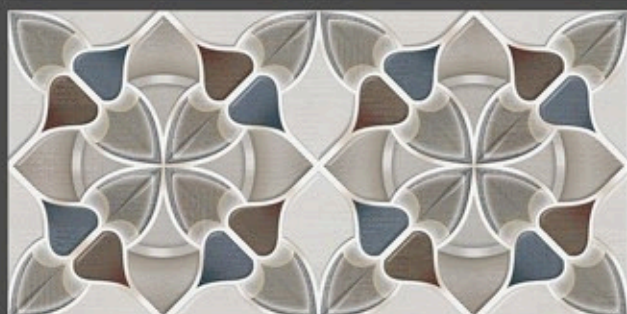

CANDY-03-L-(PLAIN/RANDOM)
CANDY-03-HL1-(PUNCH)
CANDY-03-D-(PLAIN/RANDOM)

CANDY-04-L-(PLAIN/RANDOM)
CANDY-04-HL1-(PUNCH)
CANDY-04-D-(PLAIN/RANDOM)

300x600 mm

DIGITAL
WALL TILES

CANDY
SERIES

CANDY-05-L-(PLAIN/RANDOM)
CANDY-05-HL1-(PUNCH)
CANDY-05-D-(PLAIN/RANDOM)