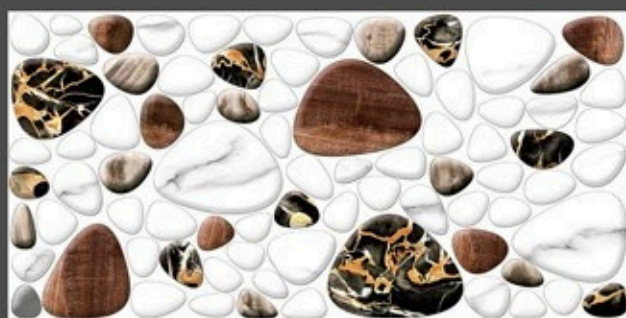

2096-HL1-(PUNCH)